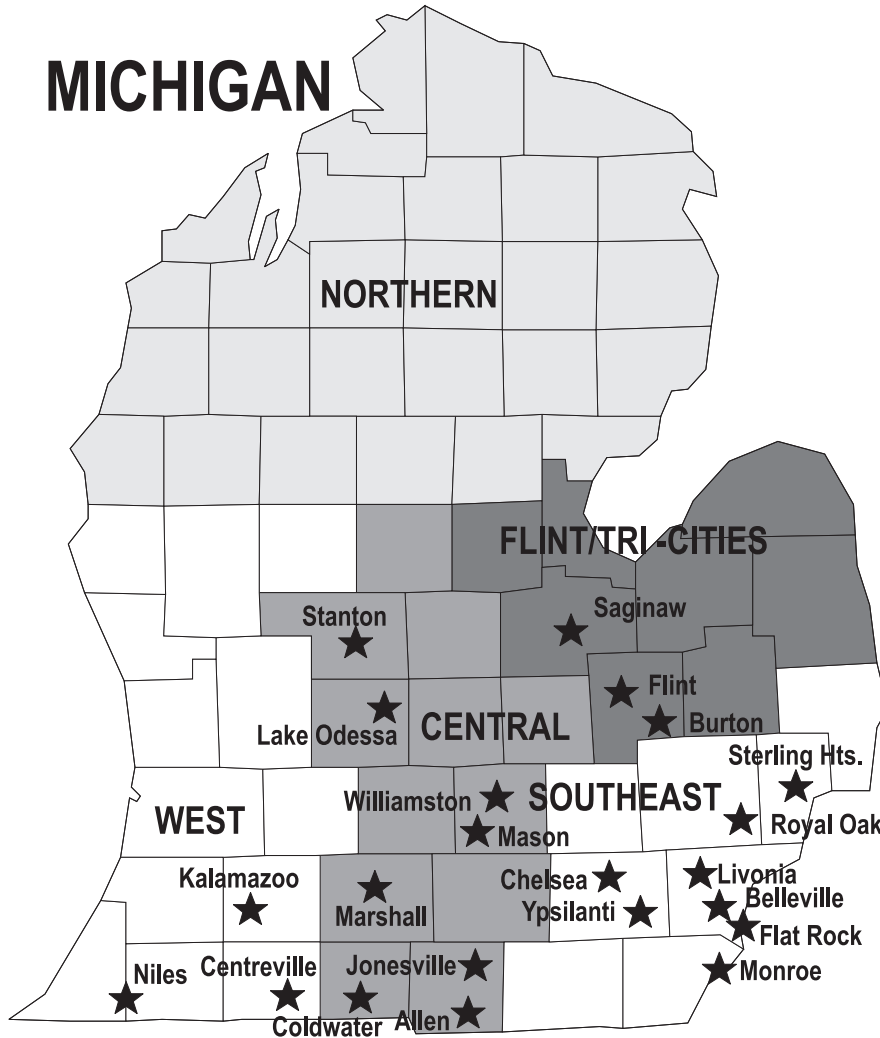

MICHIGAN

ROYAL OAK

Antiques

Deco Doug
106 W. Fourth St.
248-547-3330

SAGINAW

Antiques

Saginaw Antique Warehouse
1122 Tittabawassee Rd..
989-755-4343

STANTON

Antiques

Hotel Montcalm Antiques,
Bed & Breakfast
106 S. Camburn
989-831-5055

STERLING HEIGHTS

Antiques

Countryside Craft Mall and Antiques
40700 Van Dyke Ave.
586-977-1633

WILLIAMSTON

Antiques

Antiques Market of Williamston
2991 Williamston Road
517-655-1350

MARSHALL

Antiques

Keystone Architectural
110 E. Michigan Ave.
269-789-1355

Lodging

National House Inn
102 Parkview
269-781-7374

Points of Interest

Cornwell's Turkeyville
18935 15½ Mile Rd.
269-781-4293

MASON

Antiques

Maple Street Mall
108 W. Maple St.
517-244-9444

MONROE

Antiques

Frenchie's Fine Jewelry, Coins & Stamps
15 E. Front St.
734-242-5840

Sauer Furniture & Antiques
15300 S. Monroe
734-242-6284

NILES

Antiques

Michiana Antique Mall
2423 S. 11th St.
800-559-4694