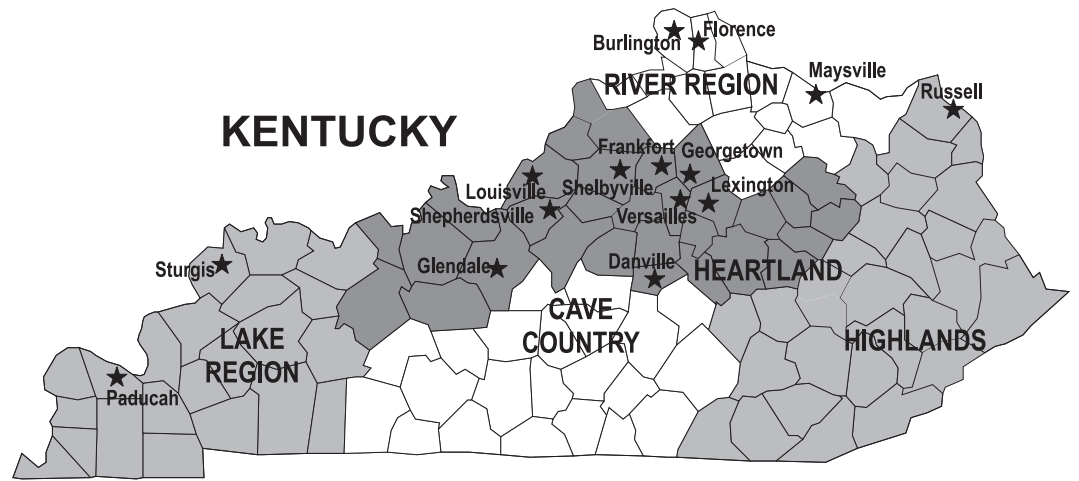

PIERCETON

Antiques

Blue Pearl Antiques
112 N. First St.
574-594-9800

RENSELAER

Antiques

Green's Exit 215 Antique Mall
3300 W. Clark St.
219-866-5140

WESTFIELD

Antiques

Main Street Shoppes
800 E. Main St.
317-867-3327

WINCHESTER

Antiques

Country Side Antiques
1969 E. Washington St.
765-546-7280

ZIONSVILLE

Antiques

Hidden Treasures Antiques
176 S. Main St.
317-733-8099