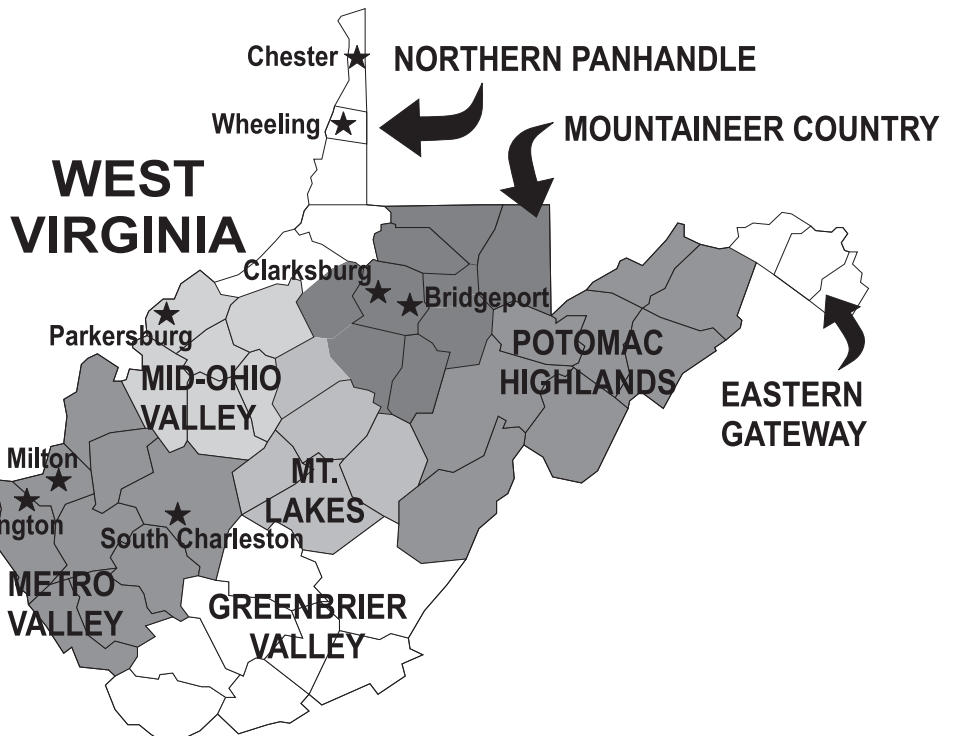

SOUTH CHARLESTON

Antiques

South Charleston Antique Mall, Inc.
617 D Street
304-744-8975

WHEELING

Antiques

Centre Market Square
2200 Market St.
304-234-3878

iBoard

IDEA (noun): a thought, plan, or suggestion about what to do.