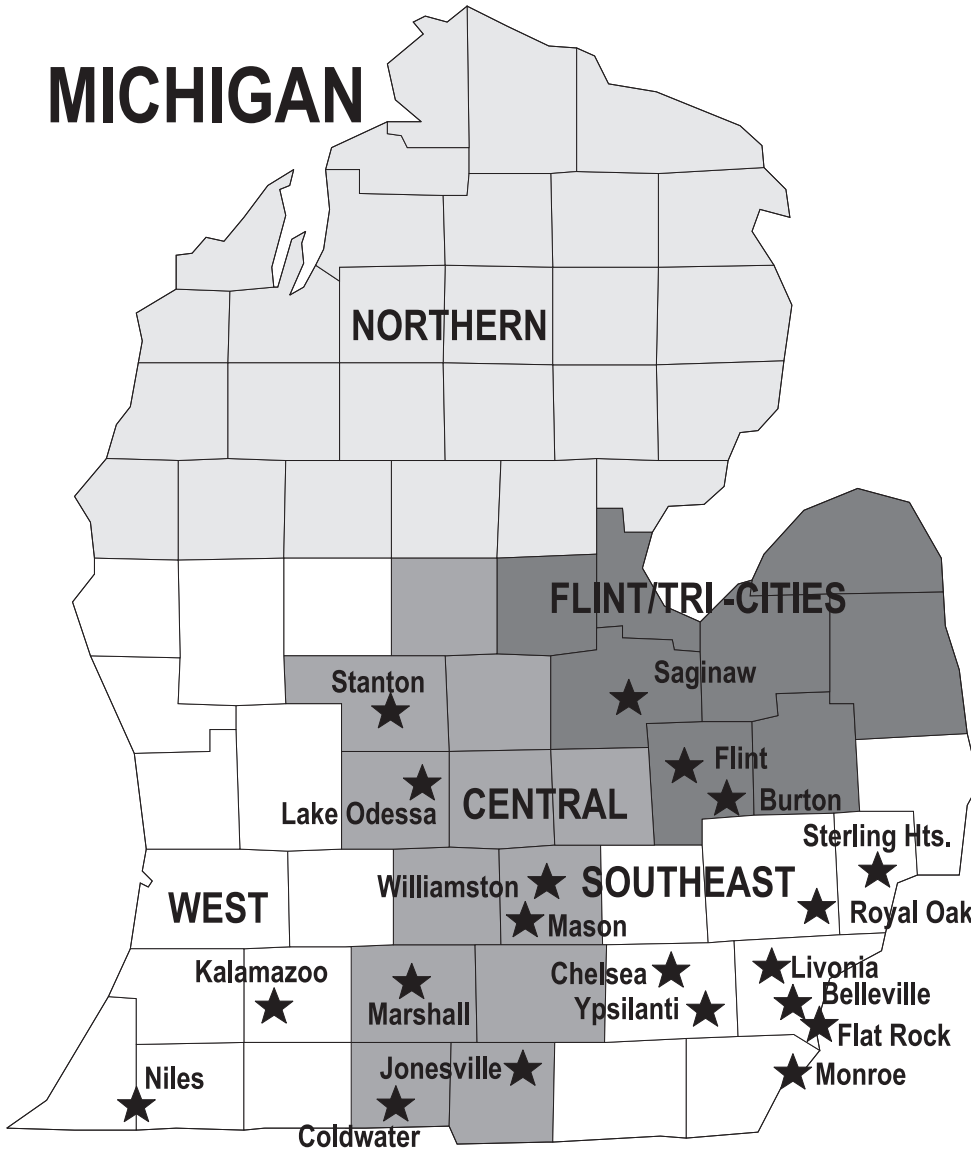

MICHIGAN

STANTON

Antiques

Hotel Montcalm Antiques,
Bed & Breakfast
106 S. Camburn
989-831-5055

STERLINGHEIGHTS

Antiques

Countryside Craft Mall and Antiques
40700 Van Dyke Ave.
586-977-1633

WILLIAMSTON

Antiques

Antiques Market of Williamston
2991 Williamston Road
517-655-1350

Red Cedar Antiques
1435 E. Grand River Ave.
517-655-3000

Sauer Furniture & Antiques
15300 S. Monroe
734-242-6284

NILES

Antiques

Michiana Antique Mall
2423 S. 11th St.
800-559-4694

ROYAL OAK

Antiques

Deco Doug
106 W. Fourth St.
248-547-3330

SAGINAW

Antiques

Saginaw Antique Warehouse
1122 Tittabawassee Rd..
989-755-4343

YPSILANTI

Antiques

Materials Unlimited
2 W. Michigan Ave.
734-483-6980

Specialty Shops

Olde Towne Coin & Gold
24 E. Cross St.
734-483-6155