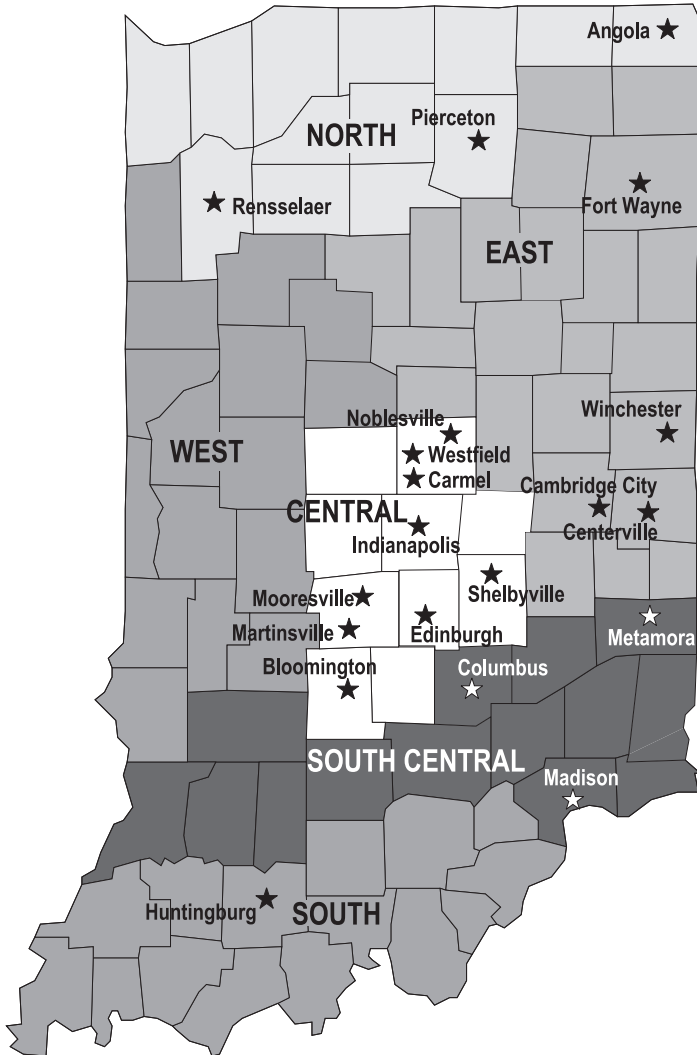

Exit 76 Antique Mall
12595 N. Executive Dr.
812-526-7676

FORT WAYNE

Antiques

Nature's Corner Antique Mall
2307 Spy Run Ave.
260-483-5236

INDIANA

MADISON

Antiques

Lumber Mill Antique Mall
721 W. First St.
812-273-3040